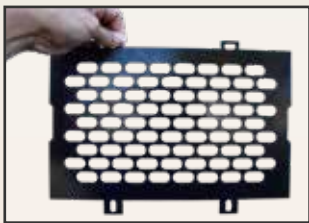

# HD WINCH REPLACEMENT BUMPERS

BUILT FOR THE HARDWORKING AND TRUCK ENTHUSIASTS

Steelcraft's New Heavy Duty Winch Bumpers are the latest addition to our ever growing HD Line! Engineered for strength with no winch size limitation, Steelcraft bumpers were built for the hardworking and truck enthusiasts that play hard. Keeping with the tradition of strength, form with style was not overlooked and we believe all was achieved with our functional hard hitting heavyweight bumper! Steelcraft Heavy Duty Products are E-Coated and Powder Coated to ensure performance quality for years to come, and we stand behind it with a Limited Lifetime Warranty (See Terms and Conditions), one of the longest in the industry. Steelcraft will never stop striving for 100% customer satisfaction!