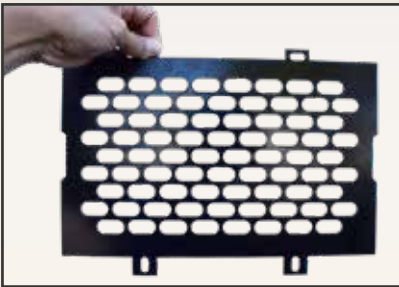

HD REPLACEMENT BUMPER

2 FRONT END STYLES TO CHOOSE FROM

1 HD Replacement Front Bumper

PRODUCT DETAILS

- Diamond plate and schedule 40 pipe used in production for strength
- Limited Lifetime Warranty (See Terms and Conditions)
- Convenient receiver
- Punch plate grille, not expanded metal (mesh) like most others
- E-coated and powder coated to ensure quality performance
- Semi-gloss finish
- Supports Front Emblem Cameras and Adaptive Cruise Control (If applicable)

Part #HD11390RCC shown

Removable panel to support Front Emblem Cameras (If equipped)

Plus keep your factory tow hooks, fog lights and license plate. We make it easy for you!