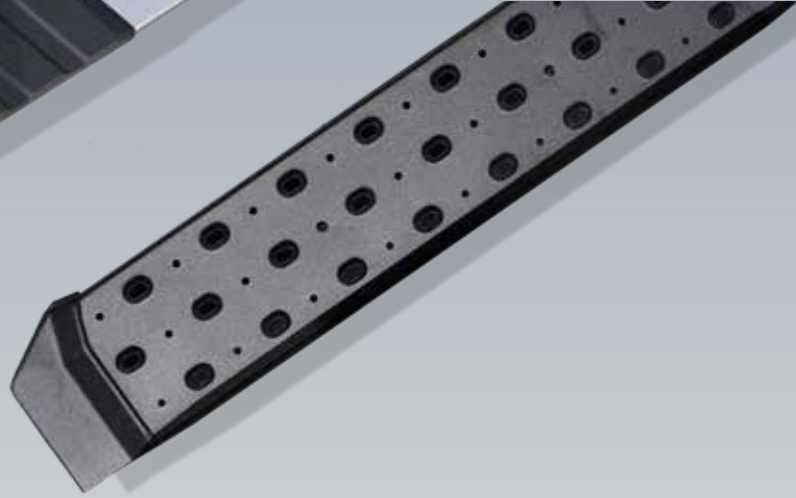

STX500 SERIES

PRODUCT DETAILS

- 6" width matches OE running boards
- Available in black powder coat (3 Year Warranty) or polished stainless steel (Limited Lifetime Warranty)
- Textured full width step pad for secure footing
- Connects to OE vehicle mounting locations for ease of installation (No drilling required)
- Vehicle specific mounting brackets included
- Polypropylene step pads and end caps
- Available in several lengths for a custom match to today's trucks

STX600 SERIES

PRODUCT DETAILS

- Heavy duty 14-gauge stamped carbon steel deck
- 6 1/2" step surface for comfort and security
- Fully E-Coated and powder coated to resist rust and corrosion
- Innovative track mounting system allows for multiple mounting positions
- Traction lugs for a secure footing
- Limited lifetime warranty