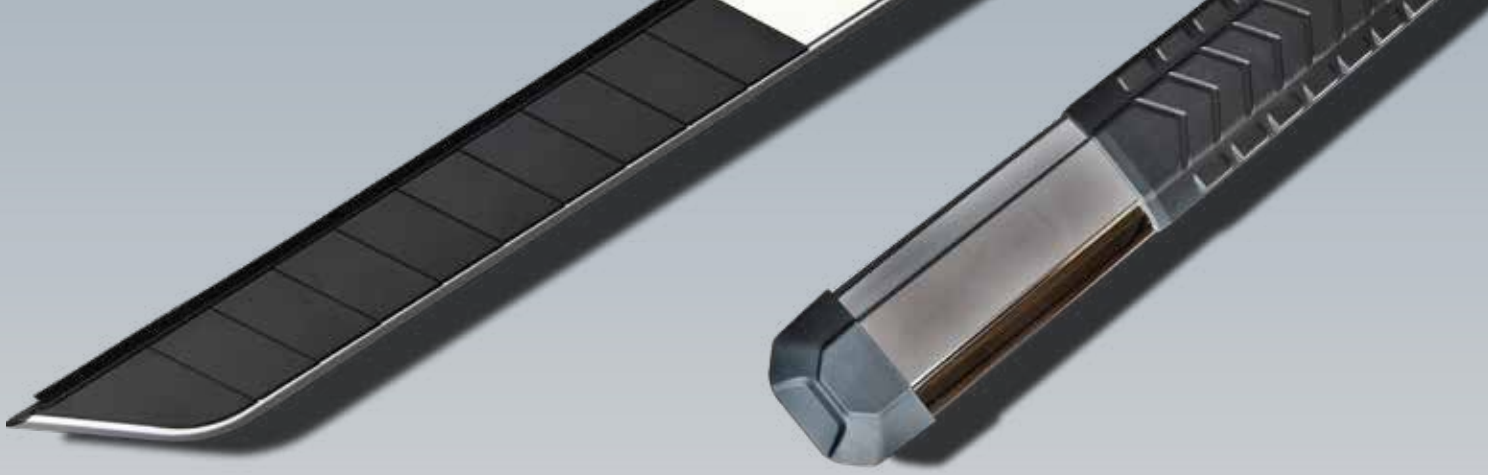

STX300 SERIES

PRODUCT DETAILS

- 4.5" Wide step injection molded textured step platforms
- Rounded bullnose trim around the face
- CAD designed aircraft grade aluminum extrusion
- Decorative 304 Stainless steel center panel adds a clean dividing line between front and rear cabs
- 2" tall black elastomer back splash to help keep mud, water and road debris from splashing onto the step platform
- Limited lifetime warranty

STX400 SERIES

PRODUCT DETAILS

- STX 400 Step Boards feature an extruded aluminum body for ultra-light weight and aircraft quality strength
- Textured powder coating provides years of durable finish and superior corrosion resistance
- Stainless steel cover plates offer exceptional appearance alongside the long 5" aggressive patterned step pads
- Step pads are designed for years of service with high impact and UV protectant Polymers, no matter the condition
- Limited lifetime warranty