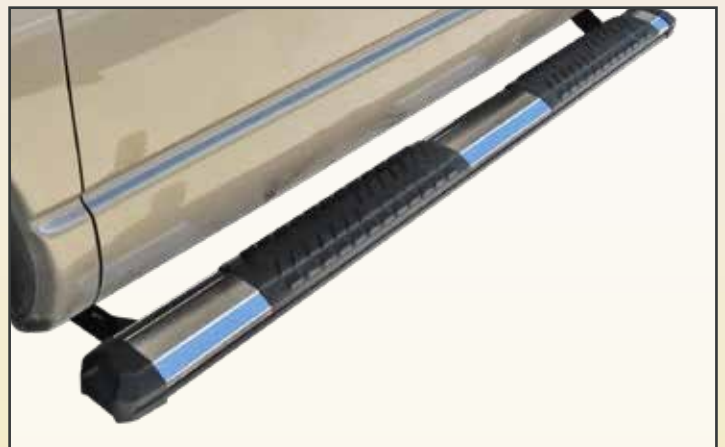

STX400 SERIES

PRODUCT DETAILS

- STX 400 Step Boards feature an extruded aluminum body for ultra-light weight and aircraft quality strength
- Textured powder coating provides years of durable finish and superior corrosion resistance
- Stainless steel cover plates offer exceptional appearance alongside the long 5" aggressive patterned step pads
- Step pads are designed for years of service with high impact and UV protectant Polymers, no matter the condition
- Limited lifetime warranty