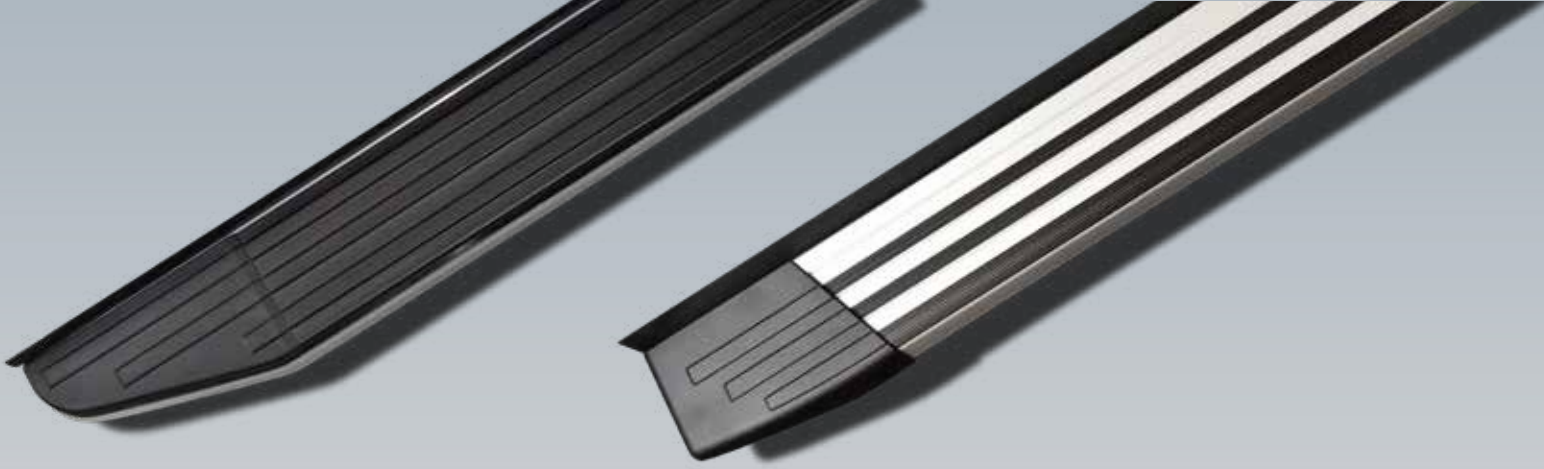

## ***RUNNING BOARDS***

We have several styles of Running Boards, so you're sure to find a set that complements your vehicle. No matter which ones you go with though, you can be sure that they will be durable, and that they will add style and functionality to your truck/SUV, all while being easy on the pocketbook

# POWERGLIDE

RETRACTABLE BOARD

Introducing the Power Glide Retractable Board, the game-changing innovation designed to transform your vehicle experience. With its sleek design and durable construction, this cutting-edge running board effortlessly extends when the door opens, providing you with seamless entry and exit. Equipped with intelligent technology, it adapts to your vehicle, ensuring a secure step with its anti-slip surface. Say goodbye to awkward maneuvers and hello to effortless accessibility. Upgrade your adventure with the Power Glide Retractable Board and embrace a new level of convenience and style.