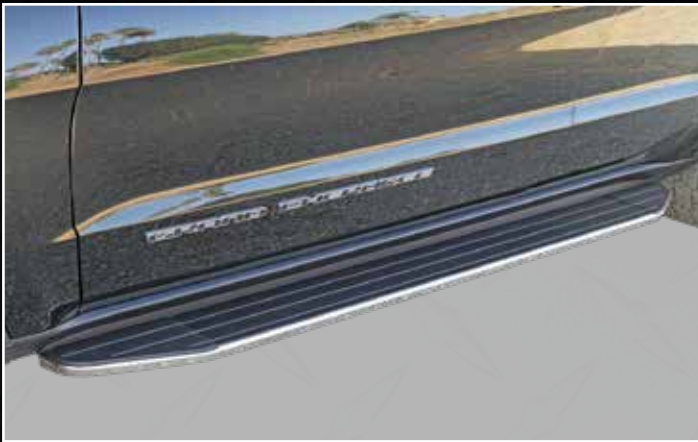

STX 100 SERIES

STX 200 SERIES

PRODUCT DETAILS

- OEM style running board enhances vehicle appearance
- Full-length HD extruded aluminum for added strength
- Polished stainless steel protective side trim
- Custom heavy duty brackets (vehicle specific)
- Mounting brackets & hardware included
- Available in black rubber non-slip surface
- Limited lifetime warranty

PRODUCT DETAILS

- 5" wide step surface with molded traction strips running the length of the board for sure footing
- Injection molded end cap made from the highest quality polymers to ensure UV and corrosion resistance for long life
- Aircraft grade extruded aluminum deck is computer engineered for optimum strength
- Available to fit most SUV's & CUV's
- Limited lifetime warranty