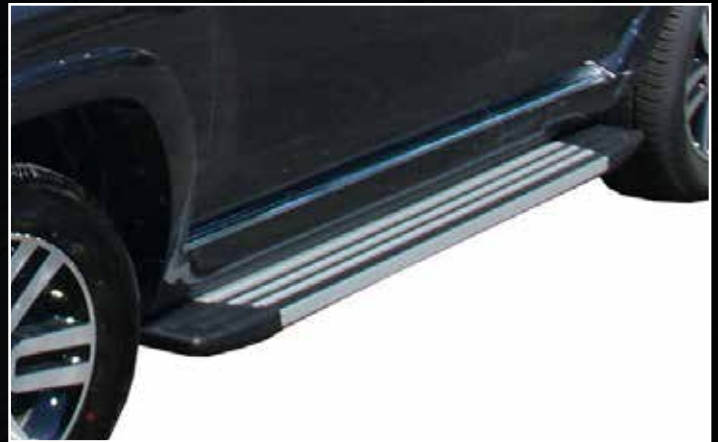

STX 100 SERIES

STX 200 SERIES

PRODUCT DETAILS

- OEM style running board enhances vehicle appearance
- Full-length HD extruded aluminum for added strength
- Polished stainless steel protective side trim
- Custom heavy duty brackets (vehicle specific)
- Mounting brackets & hardware included
- Available in black rubber non-slip surface
- Limited lifetime warranty

PRODUCT DETAILS

- 5" wide step surface with molded traction strips running the length of the board for sure footing
- Injection molded end cap made from the highest quality polymers to ensure UV and corrosion resistance for long life
- Aircraft grade extruded aluminum deck is computer engineered for optimum strength
- Available to fit most SUV's & CUV's
- Limited lifetime warranty