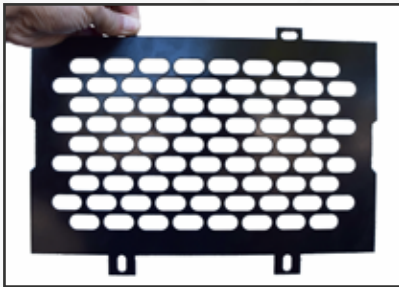

HD REPLACEMENT BUMPER

2 FRONT END STYLES TO CHOOSE FROM

1 HD Replacement Front Bumper

PRODUCT DETAILS

- Diamond plate and schedule 40 pipe used in production for strength
- Limited Lifetime Warranty (See Terms and Conditions)
- Convenient receiver
- Punch plate grille, not expanded metal (mesh) like most others
- E-coated and powder coated to ensure quality performance
- Semi-gloss finish
- Supports Front Emblem Cameras and Adaptive Cruise Control (If applicable)

Part #HD11390RCC shown

Removable panel to support Front Emblem Cameras (If equipped)

Plus keep your factory tow hooks, fog lights and license plate. We make it easy for you!