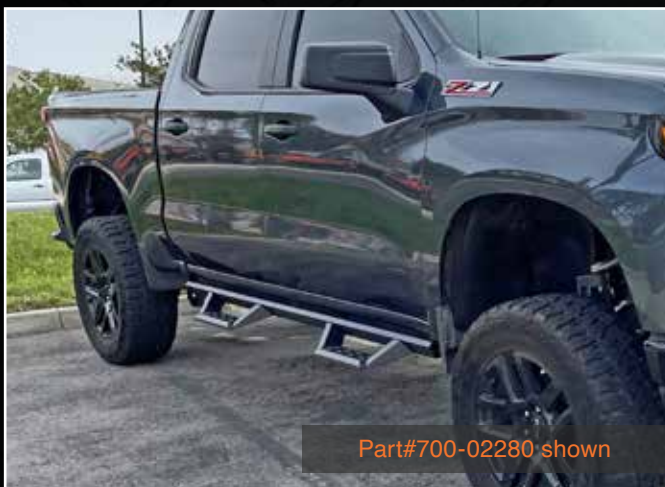

STX DROPSTEP

Steelcraft's STX Drop Steps are modular aluminum drop steps that allow flexible conversion from nerf bars to rock sliders by removing the easy bolt on drop steps

- Precision extruded aluminum tube body engineered for strength, yet light weight
- Full length mounting channels for easy installation and customizable step location
- Bolt-on adjustable drop steps with formed step surface that feature reverse punch plate for maximum traction
- E-coated to resist corrosion then powder coated in a fine-textured black finish for long life and rust-free performance
- Precision injection molded end caps
- Protects vehicle rocker panels from potential road damage
- Limited Lifetime Warranty (see Terms and Conditions)

»» REMOVABLE BOLT ON DROP STEPS