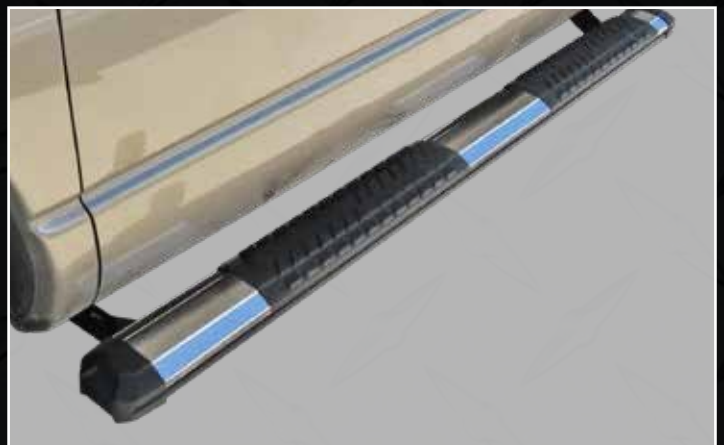

STX400 SERIES

PRODUCT DETAILS

- STX 400 Step Boards feature an extruded aluminum body for ultra-light weight and aircraft quality strength
- Textured powder coating provides years of durable finish and superior corrosion resistance
- Stainless steel cover plates offer exceptional appearance alongside the long 5" aggressive patterned step pads
- Step pads are designed for years of service with high impact and UV protectant Polymers, no matter the condition
- Limited lifetime warranty