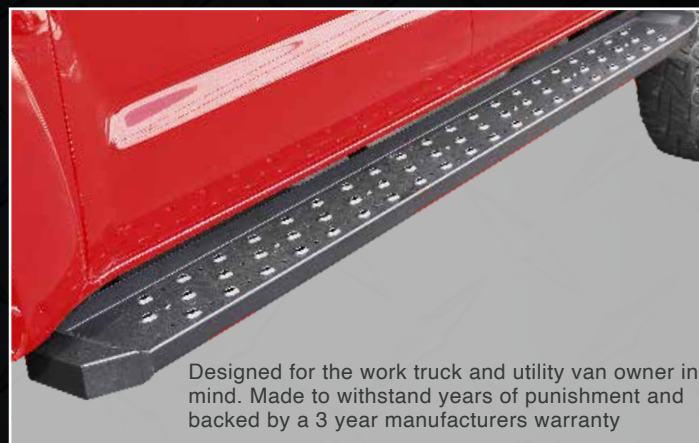

Designed for the work truck and utility van owner in mind. Made to withstand years of punishment and backed by a 3 year manufacturers warranty